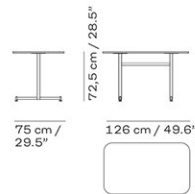

JH1001

JH1002

JH1003

JH1004MU

JH1004MUT (JH71)

JH1004MUTS (JH72)

JH70

JH75

JH80

PU01

PU02