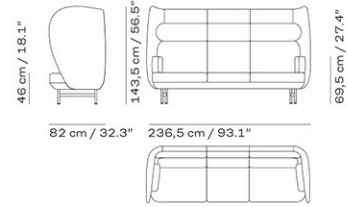

CATEGORY 1: CANVAS, CAPTURE, FAME, REMIX, TONUS
 CATEGORY 2: DIVINA, DIVINA MELANGE, DIVINA MD, FIORD, HALLINGDAL, RE-WOOL, STEELCUT, STEELCUT TRIO, SUNNIVA

TABLES

MODEL	DESCRIPTION	LAMINATE (POLYREY)
JH70	Side sofa table, light grey laminate, black powder coated steel base	138,800
JH71	Table, light grey laminate, without power solution, black powder coated steel base	100,800
JH72	Table, light grey laminate, with power solution, black powder coated steel base	-
JH75	Coffee table, light grey laminate, black powder coated steel base	168,000
JH80	Table, light grey laminate, black powder coated steel base	198,000

JH70 MUST BE ORDERED TOGETHER WITH SOFA AND IS NOT INTERCHANGEABLE

OPTIONS

DESCRIPTION	PRICE
PU01, Power unit for sofa, black (1 pcs., available in select markets only)	81,800

JH1001

JH1002

JH1003

JH1004MU

JH1004MUT (JH71)