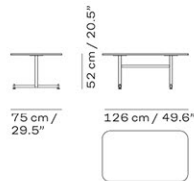

JH1001

JH1002

JH1003

JH1004MU

JH1004MUT (JH71)

JH1004MUTS (JH72)

JH70

JH75

JH80

PU01

PU02