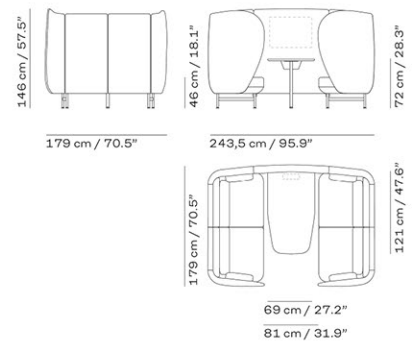

JH1004MUTS (JH72)

JH70

JH75

JH80

PU01

PU02