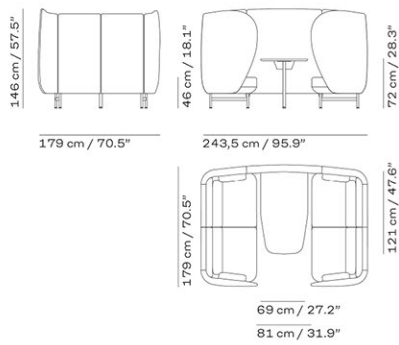

JH70 MUST BE ORDERED TOGETHER WITH SOFA AND IS NOT INTERCHANGEABLE

OPTIONS

DESCRIPTION	PRICE
PU01, Power unit for sofa, black (1 pcs., available in select markets only)	81,800

JH1001

JH1002

JH1003

JH1004MU

JH1004MUT (JH71)