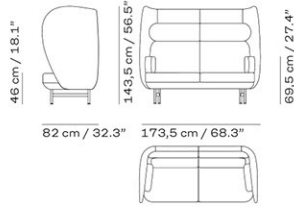

JH70 MUST BE ORDERED TOGETHER WITH SOFA AND IS NOT INTERCHANGEABLE

OPTIONS

DESCRIPTION	PRICE
PU01, Power unit for sofa, black (1 pcs., available in select markets only)	81,800

JH1001

JH1002

JH1003

JH1004MU

JH1004MUT (JH71)