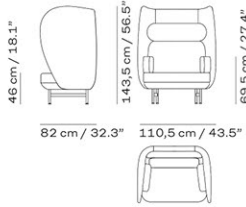

JH1001

JH1002

JH1003

JH1004MU

JH1004MUT (JH71)

JH1004MUTS (JH72)

JH70

JH75

JH80

PU01

PU02