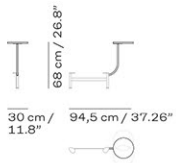

JH1001

JH1002

JH1003

JH1004MU

JH1004MUT (JH71)

JH1004MUTS (JH72)

JH70

JH75

JH80

PU01

PU02