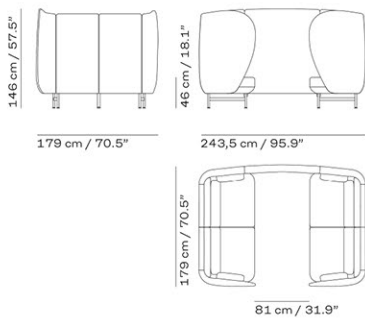

JH70 MUST BE ORDERED TOGETHER WITH SOFA AND IS NOT INTERCHANGEABLE

OPTIONS

DESCRIPTION	PRICE
PU01, Power unit for sofa, black (1 pcs., available in select markets only)	81,800

JH1001

JH1002

JH1003

JH1004MU

JH1004MUT (JH71)