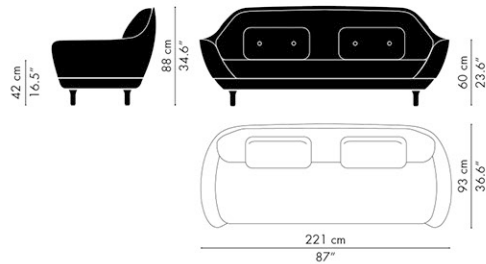

FAVN™
JAIME HAYON 2011

01.2025

The Favn™ sofa comes in a wide range of textiles. It is available with a single coherent textile or a mix of up to three textiles; one textile for the shell and base, a second for the seat and back cushions and third textile for the small decorative cushions. The inner shell of the sofa is made of a hard moulded foam, padded with a soft, comfort-enhancing foam structure. The legs are made of brushed aluminium and a set of felt glides (for soft wooden floors) comes with the sofa as a standard.

MODEL	DESCRIPTION	CHRISTIANSHAVN	CATEGORY 1	CATEGORY 2
JH3	3-seater sofa, brushed aluminium legs incl. 2 loose decorative cushions	1,538,000	1,618,000	1,618,000

OPTIONS

MODEL	DESCRIPTION	CHRISTIANSHAVN	CATEGORY 1	CATEGORY 2
JH9	Additional decorative sofa cushion (1 pcs.)	41,800	43,800	43,800

CATEGORY 1: CANVAS (ONLY SEAT/BACK & DECORATIVE CUSHIONS), CAPTURE, DIABLO (ONLY SEAT/BACK & DECORATIVE CUSHIONS), FAME, REMIX (ONLY SEAT/BACK & DECORATIVE CUSHIONS), TONUS
CATEGORY 2: DIVINA, DIVINA MELANGE, DIVINA MD, FIORD, HALLINGDAL, RE-WOOL, STEELCUT, STEELCUT TRIO, SUNNIVA

JH3

JH9