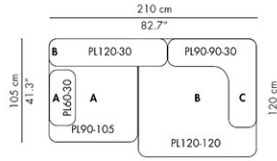

PL240-2

PL210-2