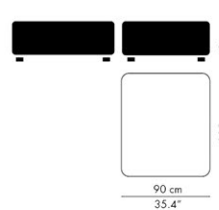

PL90-30

PL90-105