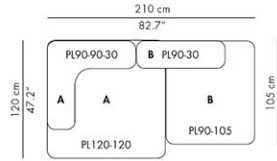

PL240-3

PL210-3