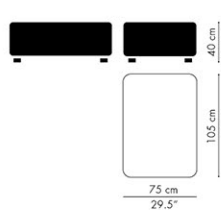

PL75-30

PL75-105